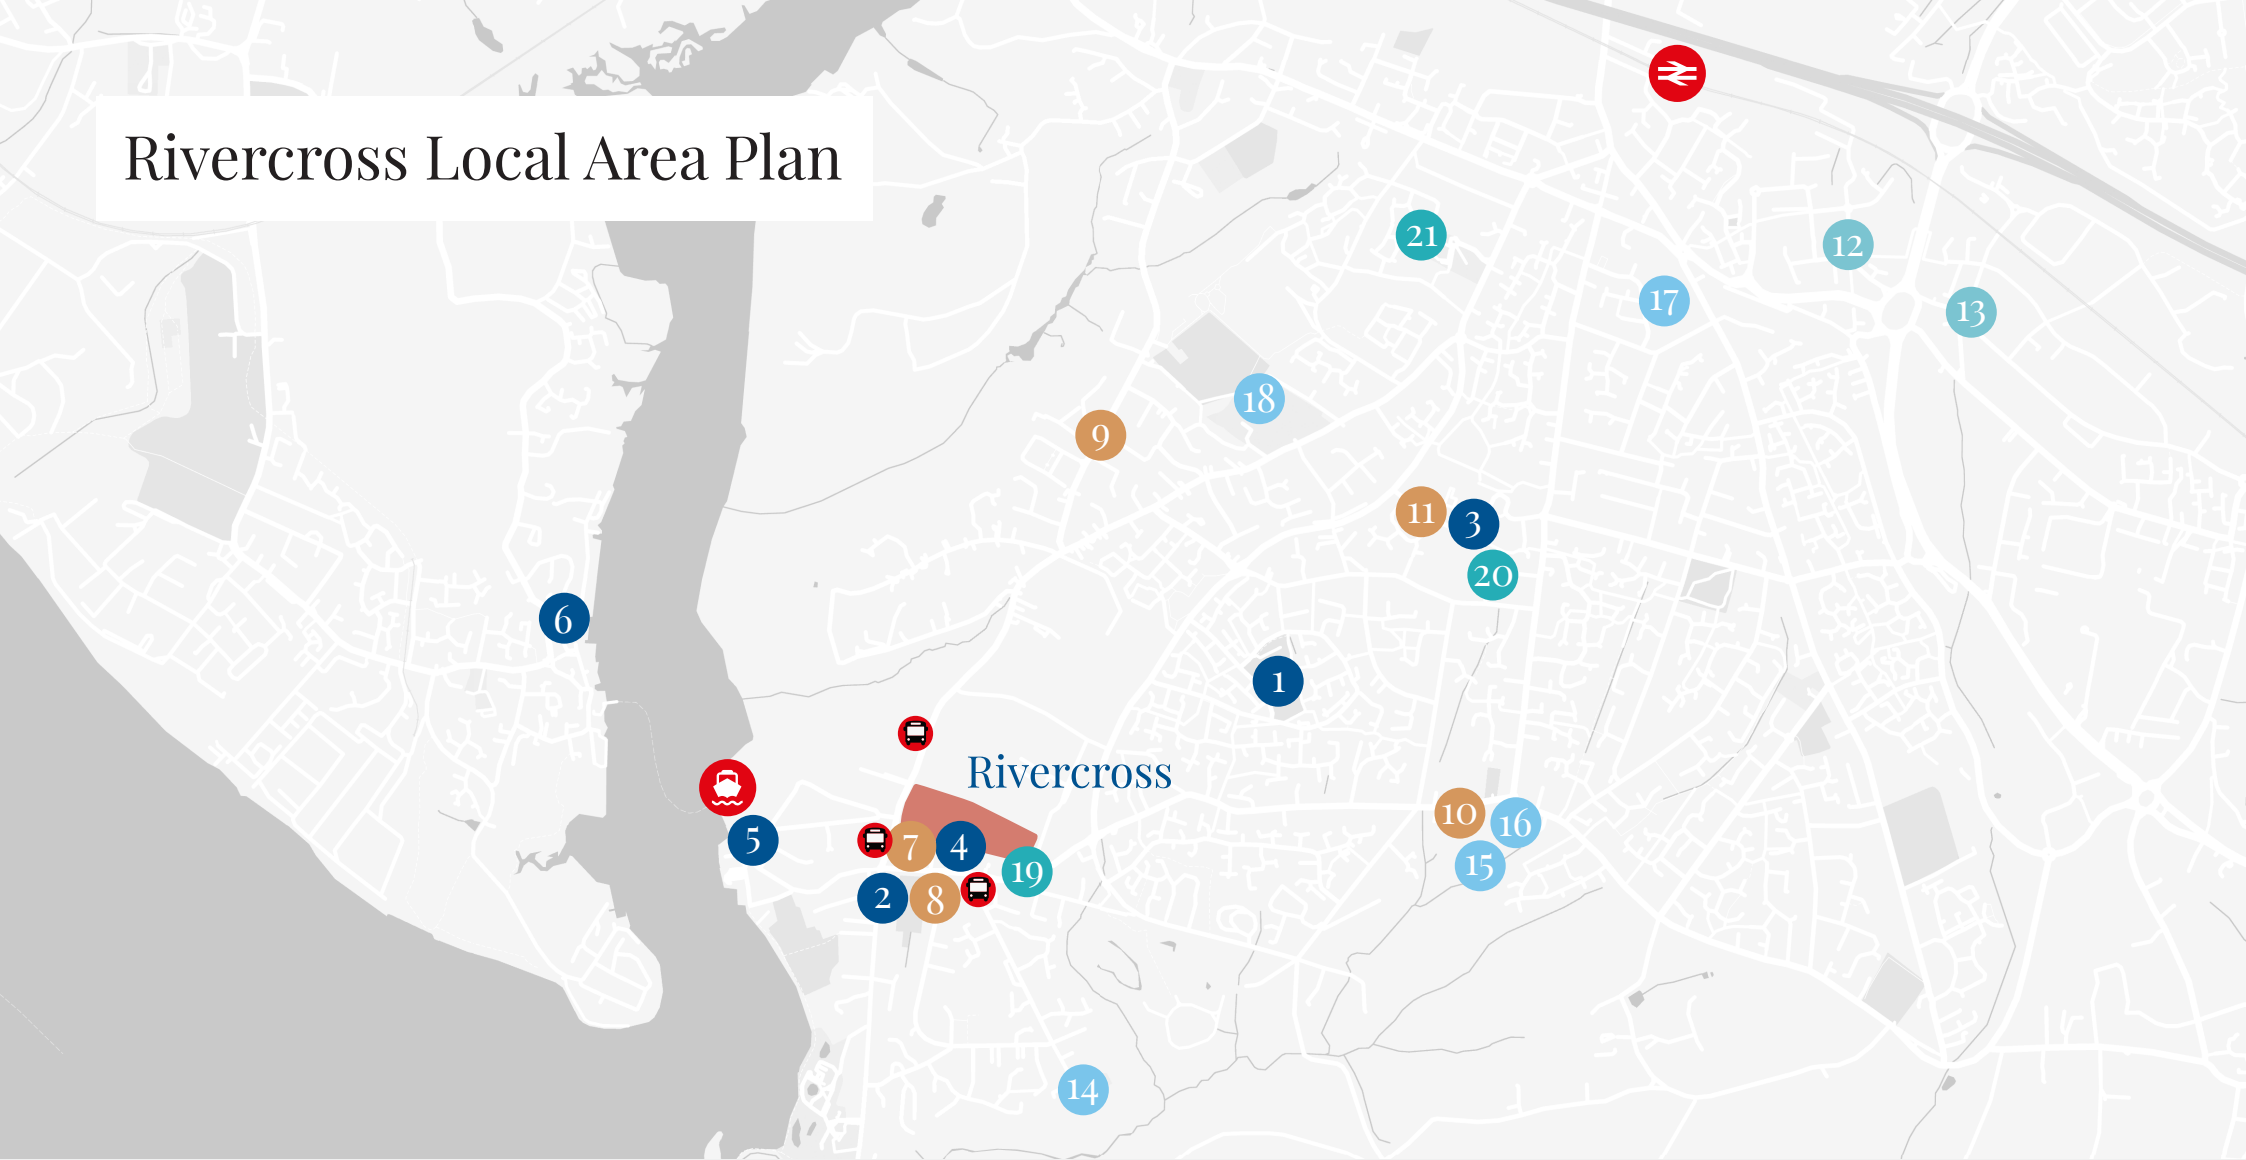

## Location/Facility

Distance (metres) Walk (mins) Cycle (mins)

-  Swanick Railway Station
-  Warsash-Hamble Ferry
-  Priory park
-  The Hook at Warsash
-  Locks Heath Shopping Village
-  The Victory Hall

## Location/Facility

Distance (metres) Walk (mins) Cycle (mins)

-  Local Nature Reserve
-  Hamble Marina
-  Co-Op
-  One Stop
-  Holly Hill Convenience Store
-  Tesco Express

650	8	2
270	3	1
290	3	1
400	5	2
1300	15	5
2100	25	8

## Location/Facility

Distance (metres) Walk (mins) Cycle (mins)

-  Iceland
-  Park Gate Industrial Estate
-  Titchfield Park Industrial Estate
-  St Marys Preschool
-  Locks Heath Infant School
-  Locks Heath Junior School

## Location/Facility

Distance (metres) Walk (mins) Cycle (mins)

-  Park Gate Primary School
-  Brookfield Community School
-  Warsash Dental Practise
-  Lockswood Surgery
-  Fareham Community Hospital
-  Bus Stop